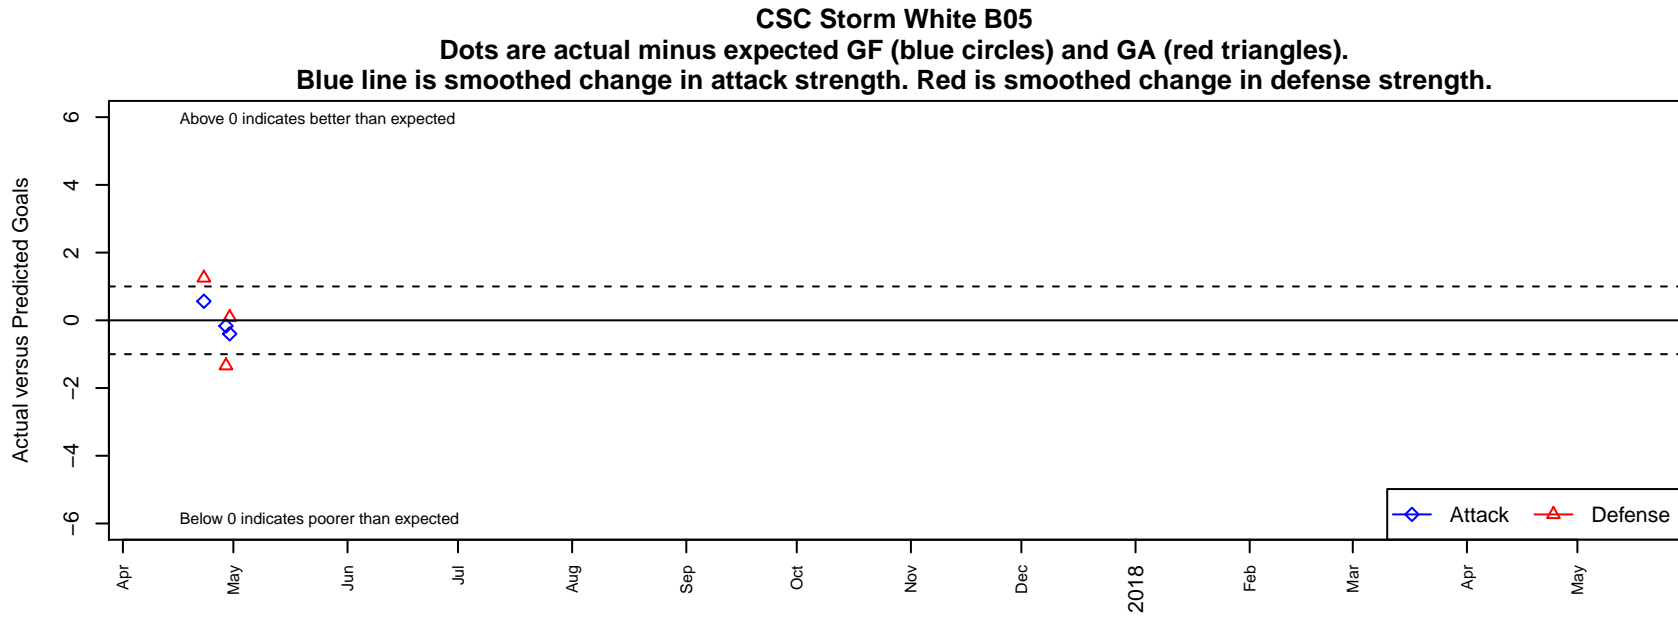

# CSC Storm White B05

Corvallis SC Storm  
Corvallis, OR  
B05 total strength=658  
attack=0.58 defense=0.65

alt names used:

Venues played:  
2016 Spr OYS B05 Division 1 Blue

<b>date</b>	<b>home</b>		<b>away</b>		<b>venue</b>	<b>pred.home</b>	<b>pred.away</b>
2017-04-30	CSC Storm White B05	1	Westside Timbers Copa TS B05	1	2016 Spr OYS B05 Division 1 Blue	1.40	1.09
2017-04-29	Eastside Timbers Red B05	3	CSC Storm White B05	1	2016 Spr OYS B05 Division 1 Blue	1.66	1.17
2017-04-23	CSC Storm White B05	1	4-H Spartans B05	1	2016 Spr OYS B05 Division 1 Blue	0.44	2.25